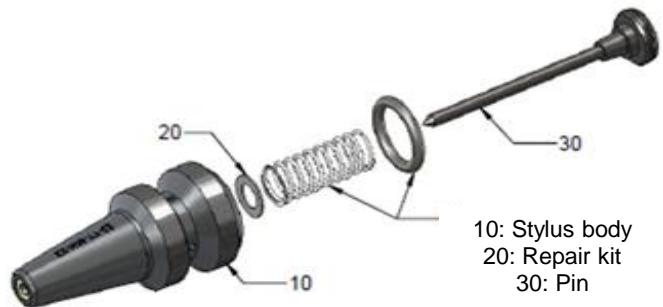

Extensions	Reference
10 mm	52783
20 mm	61060
25 mm	55435
29.5 - 33.5 mm	55874
62 mm	56746

used also with XF510Cp boot
used also with XF510SP & Dp boot

10: Stylus body
20: Repair kit
30: Pin

October 2017
V6